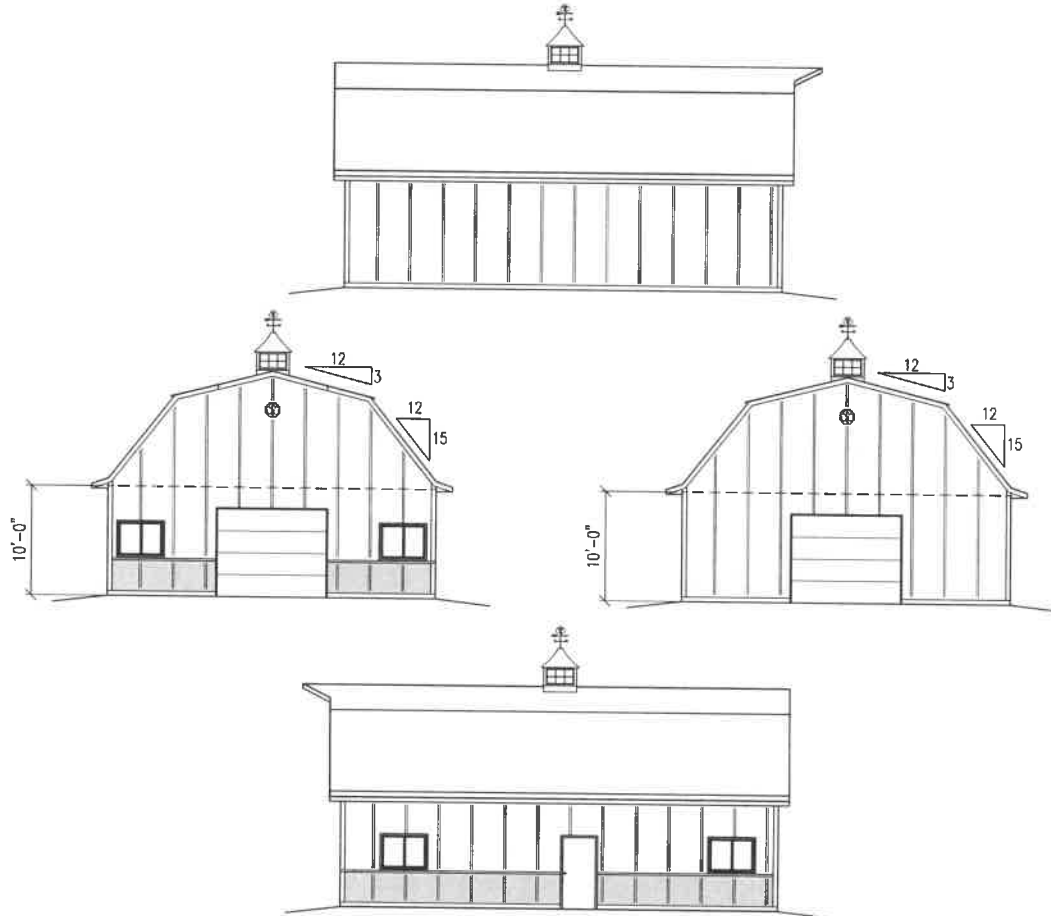

Proposed Building for: Wayne Wheeler

30'x40' Centurian

We Protect What You Value