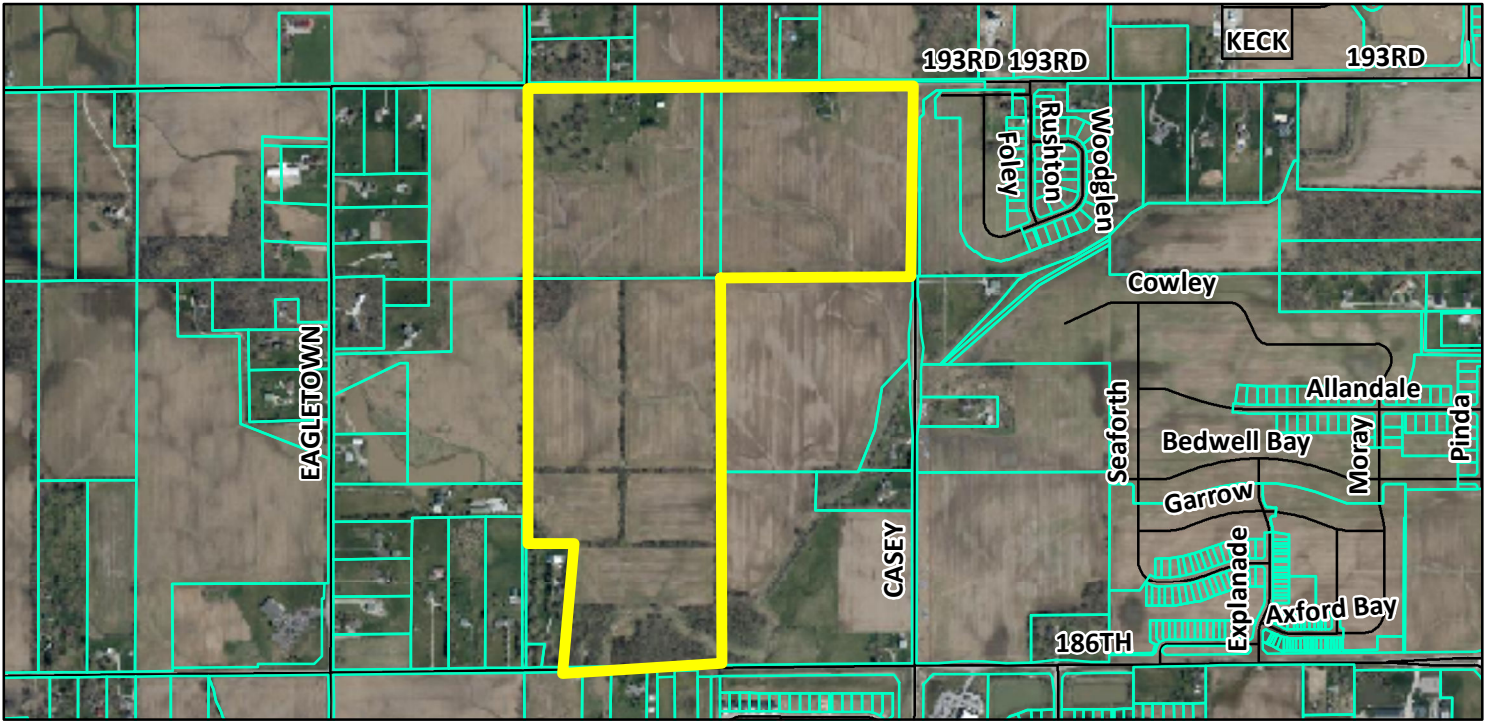

Aerial Location Map

 Site

Zoning Map

 Parcel
 GIS.DBO.PW_Streets
Zoning - All
 AG-SF1 (Agriculture - Single Family - 1)
 PUD (Planned Unit Development)

0 0.175 0.35
Miles